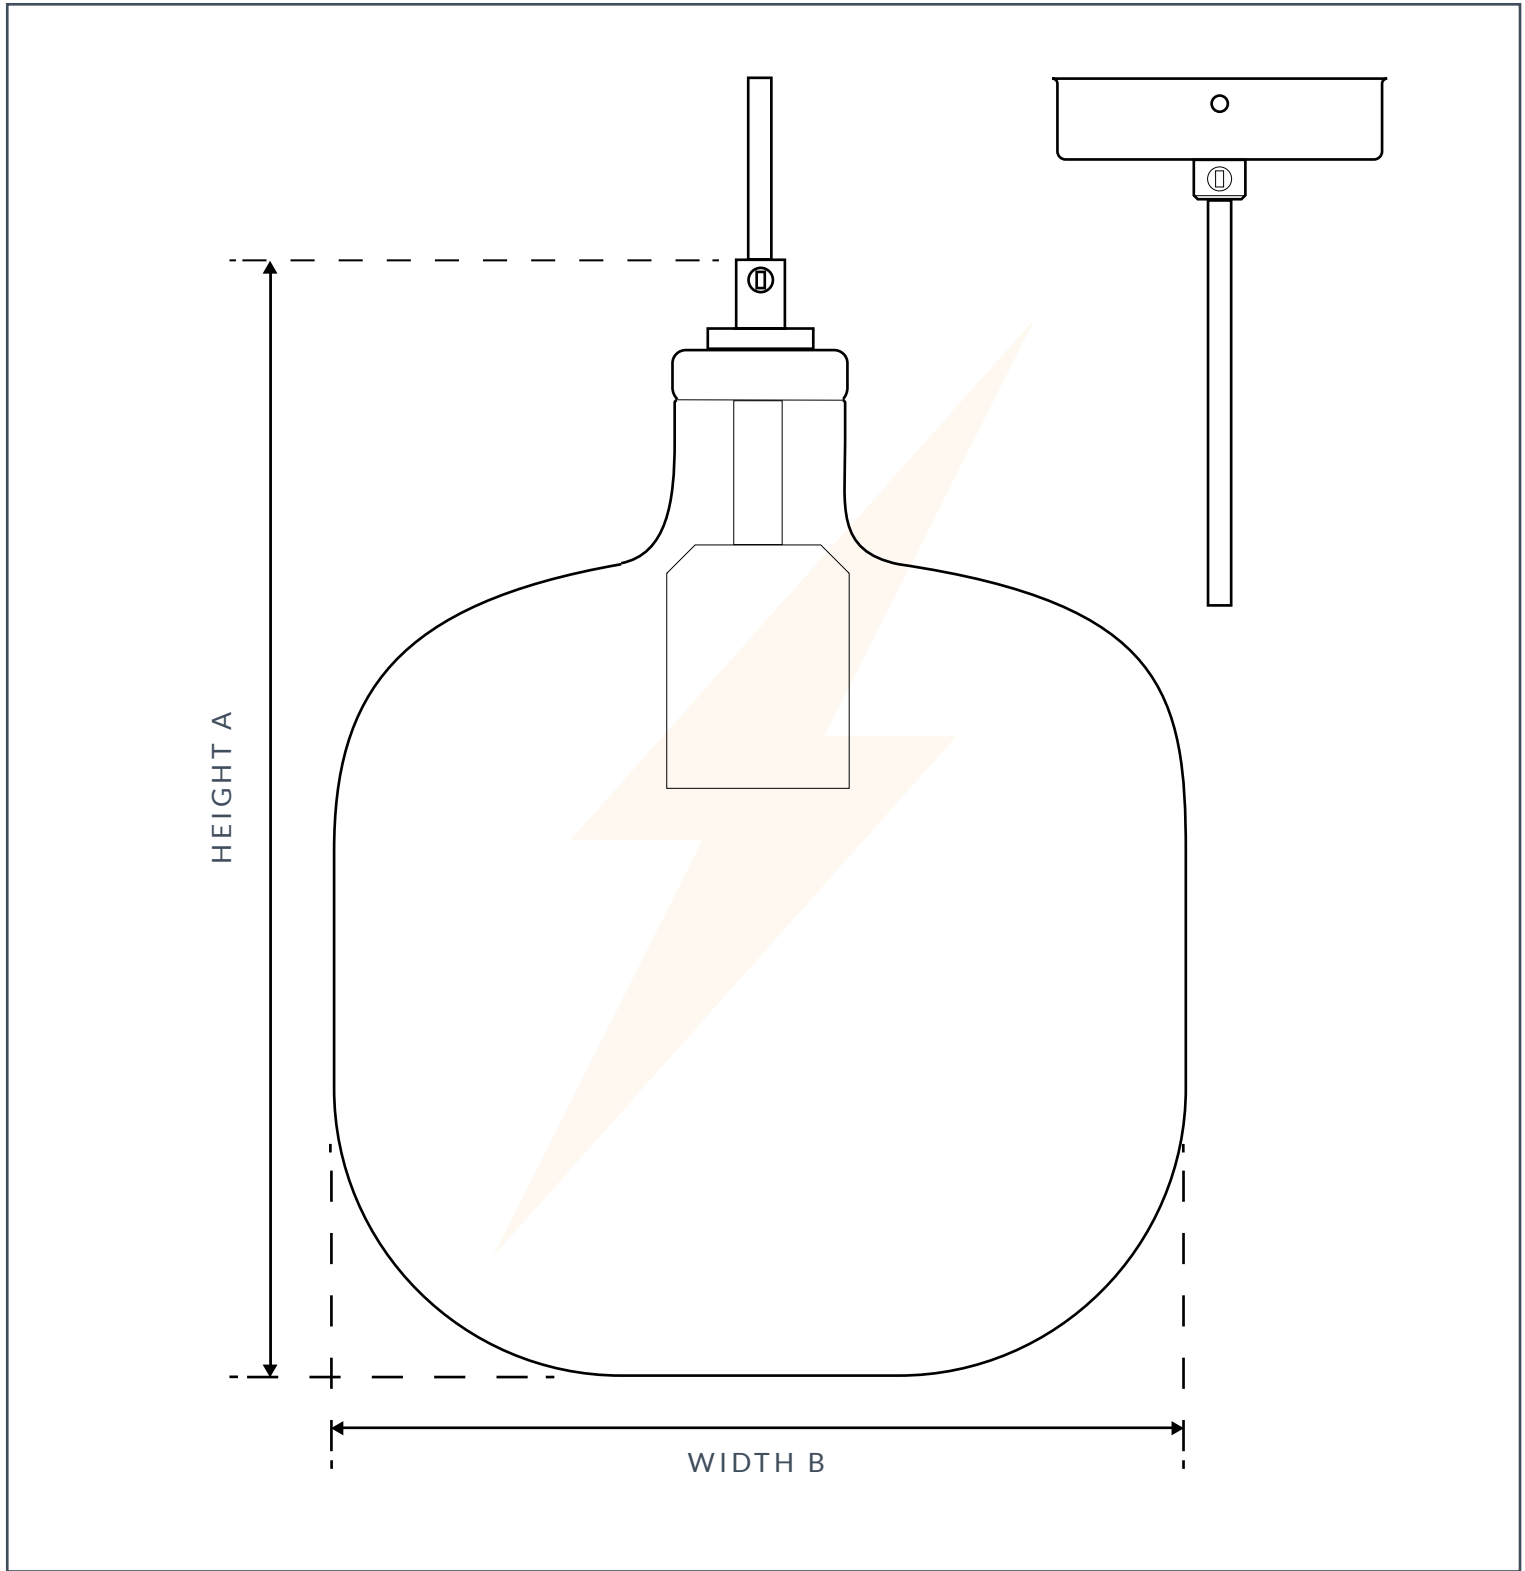

SORCHA PENDANT LIGHT

SPECIFICATION

MAX WATTAGE	IP RATING	VOLTAGE	CLASS	BATHROOM	LOCATION
12W	IP20	240V	CE CLASS1	ZONE3	INTERIOR
HEIGHT A	WIDTH B	DEPTH C	DIMMABLE	LAMPHOLDER	CEILING ROSE
250MM	210MM	N/A	YES	E27/26	85MM