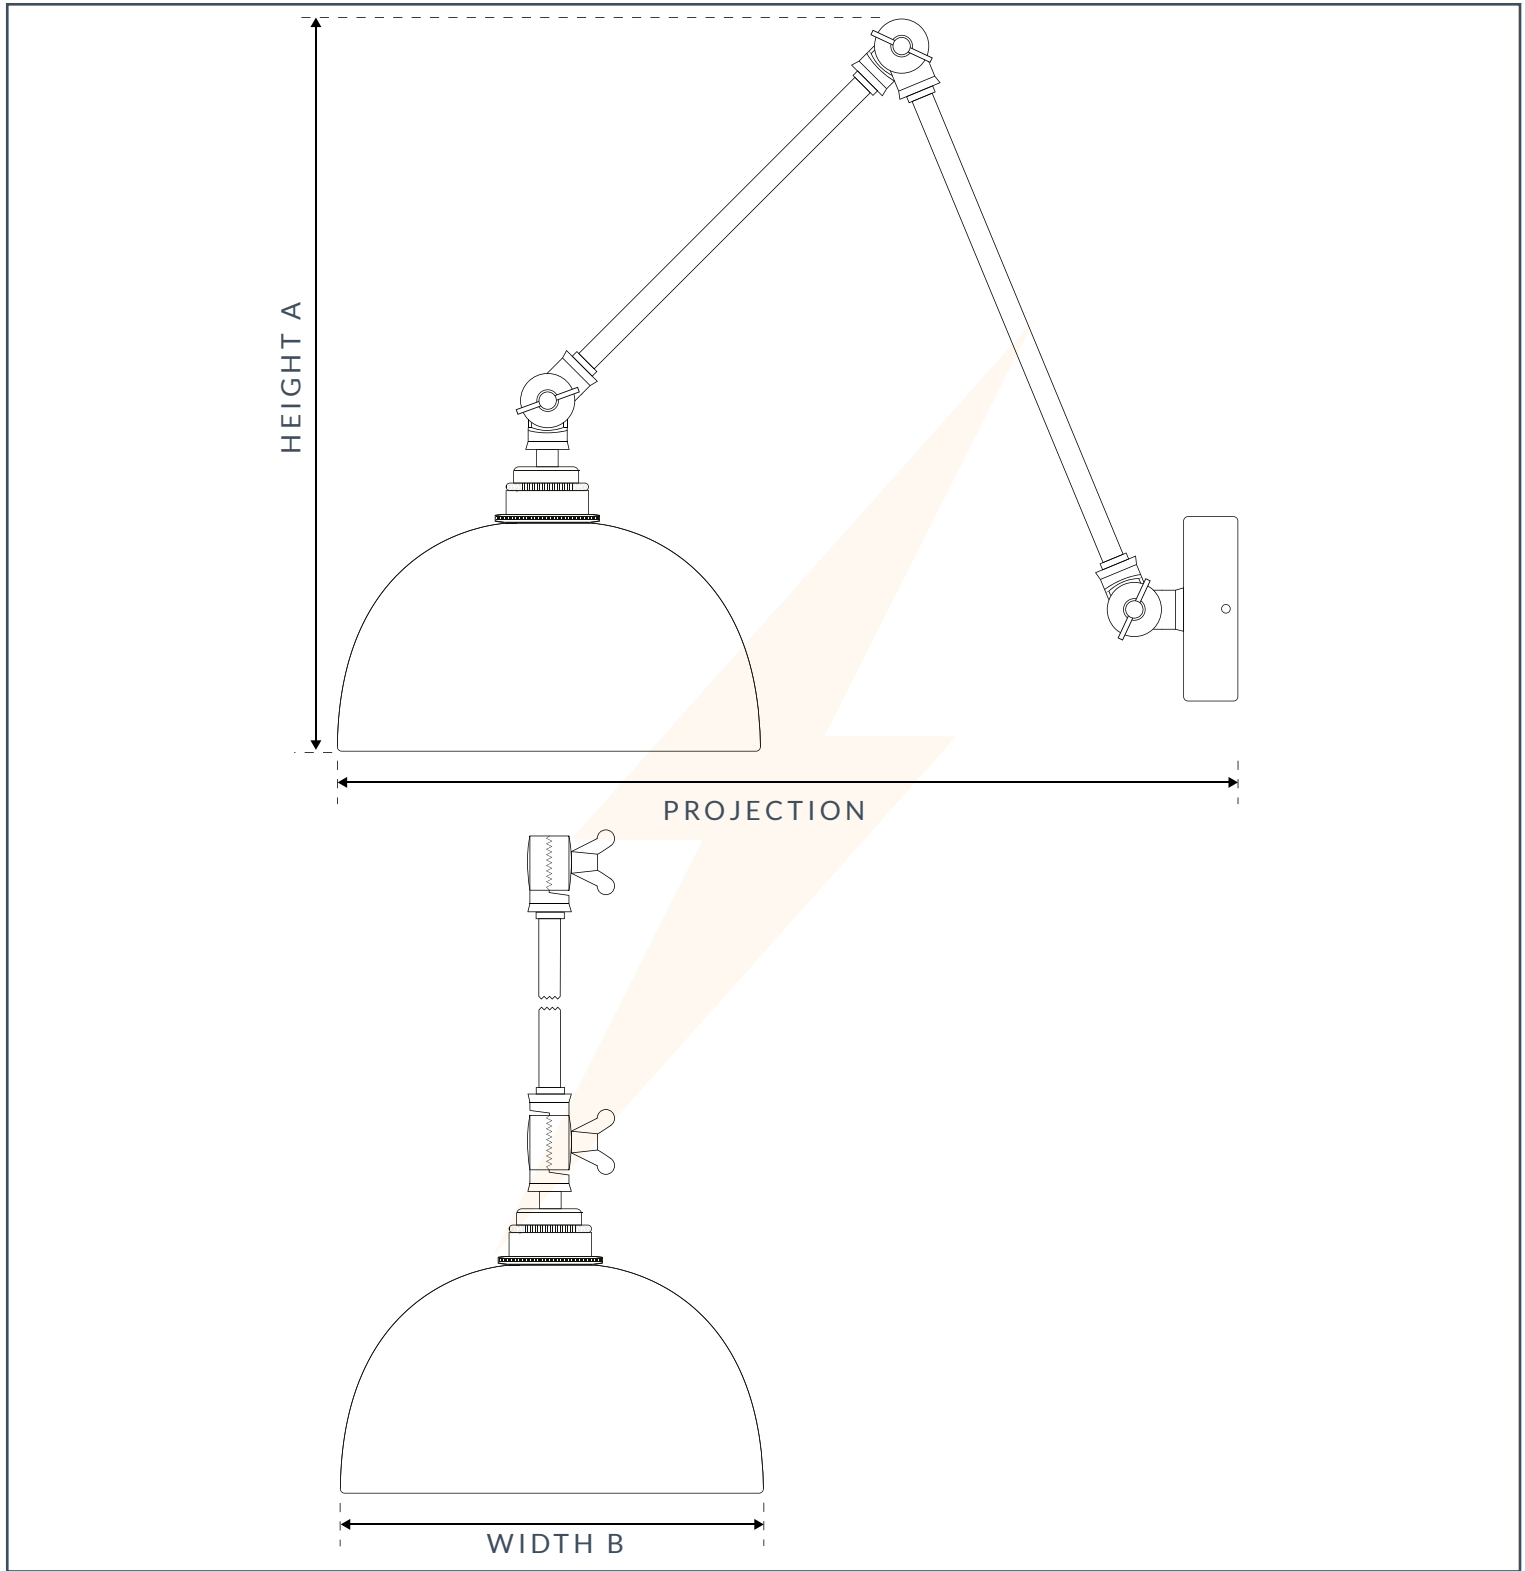

ORLA ANGLED WALL LIGHT

SPECIFICATION

MAX WATTAGE	IP RATING	VOLTAGE	CLASS	BATHROOM	LOCATION
12W	IP20	240V	CE CLASS1	ZONE3	INTERIOR
HEIGHT A	WIDTH B	PROJECTION	DIMMABLE	LAMPHOLDER	CEILING ROSE
340MM	195MM	240 - 510MM	YES	E27/26	85MM