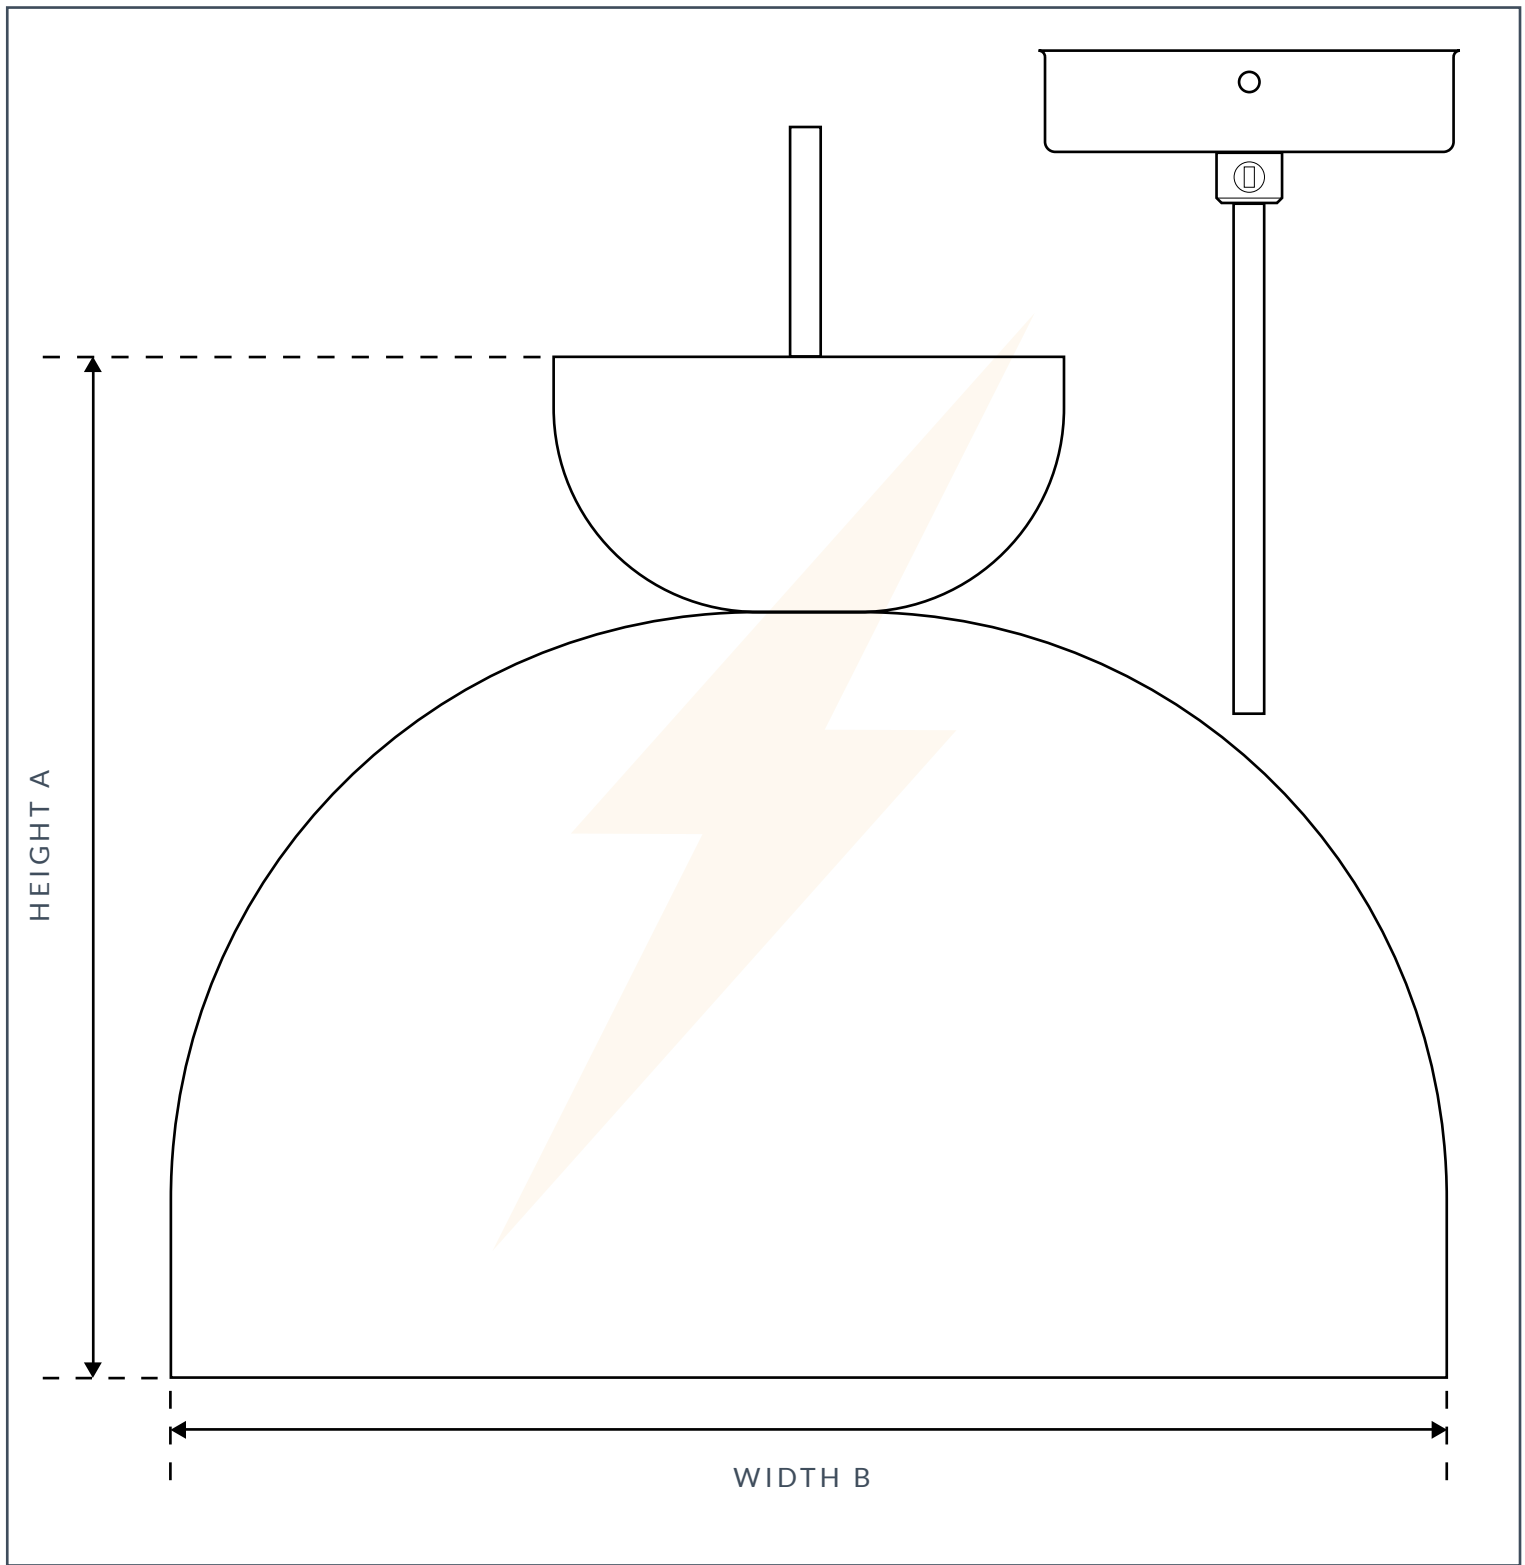

KINVARA PENDENT LIGHT

SPECIFICATION

MAX WATTAGE	IP RATING	VOLTAGE	CLASS	BATHROOM	LOCATION
12W	IP20	240V	CE CLASS1	ZONE3	INTERIOR
HEIGHT A	WIDTH B	DEPTH C	DIMMABLE	LAMPHOLDER	CEILING ROSE
200MM	250MM	N/A	YES	E27/26	85MM