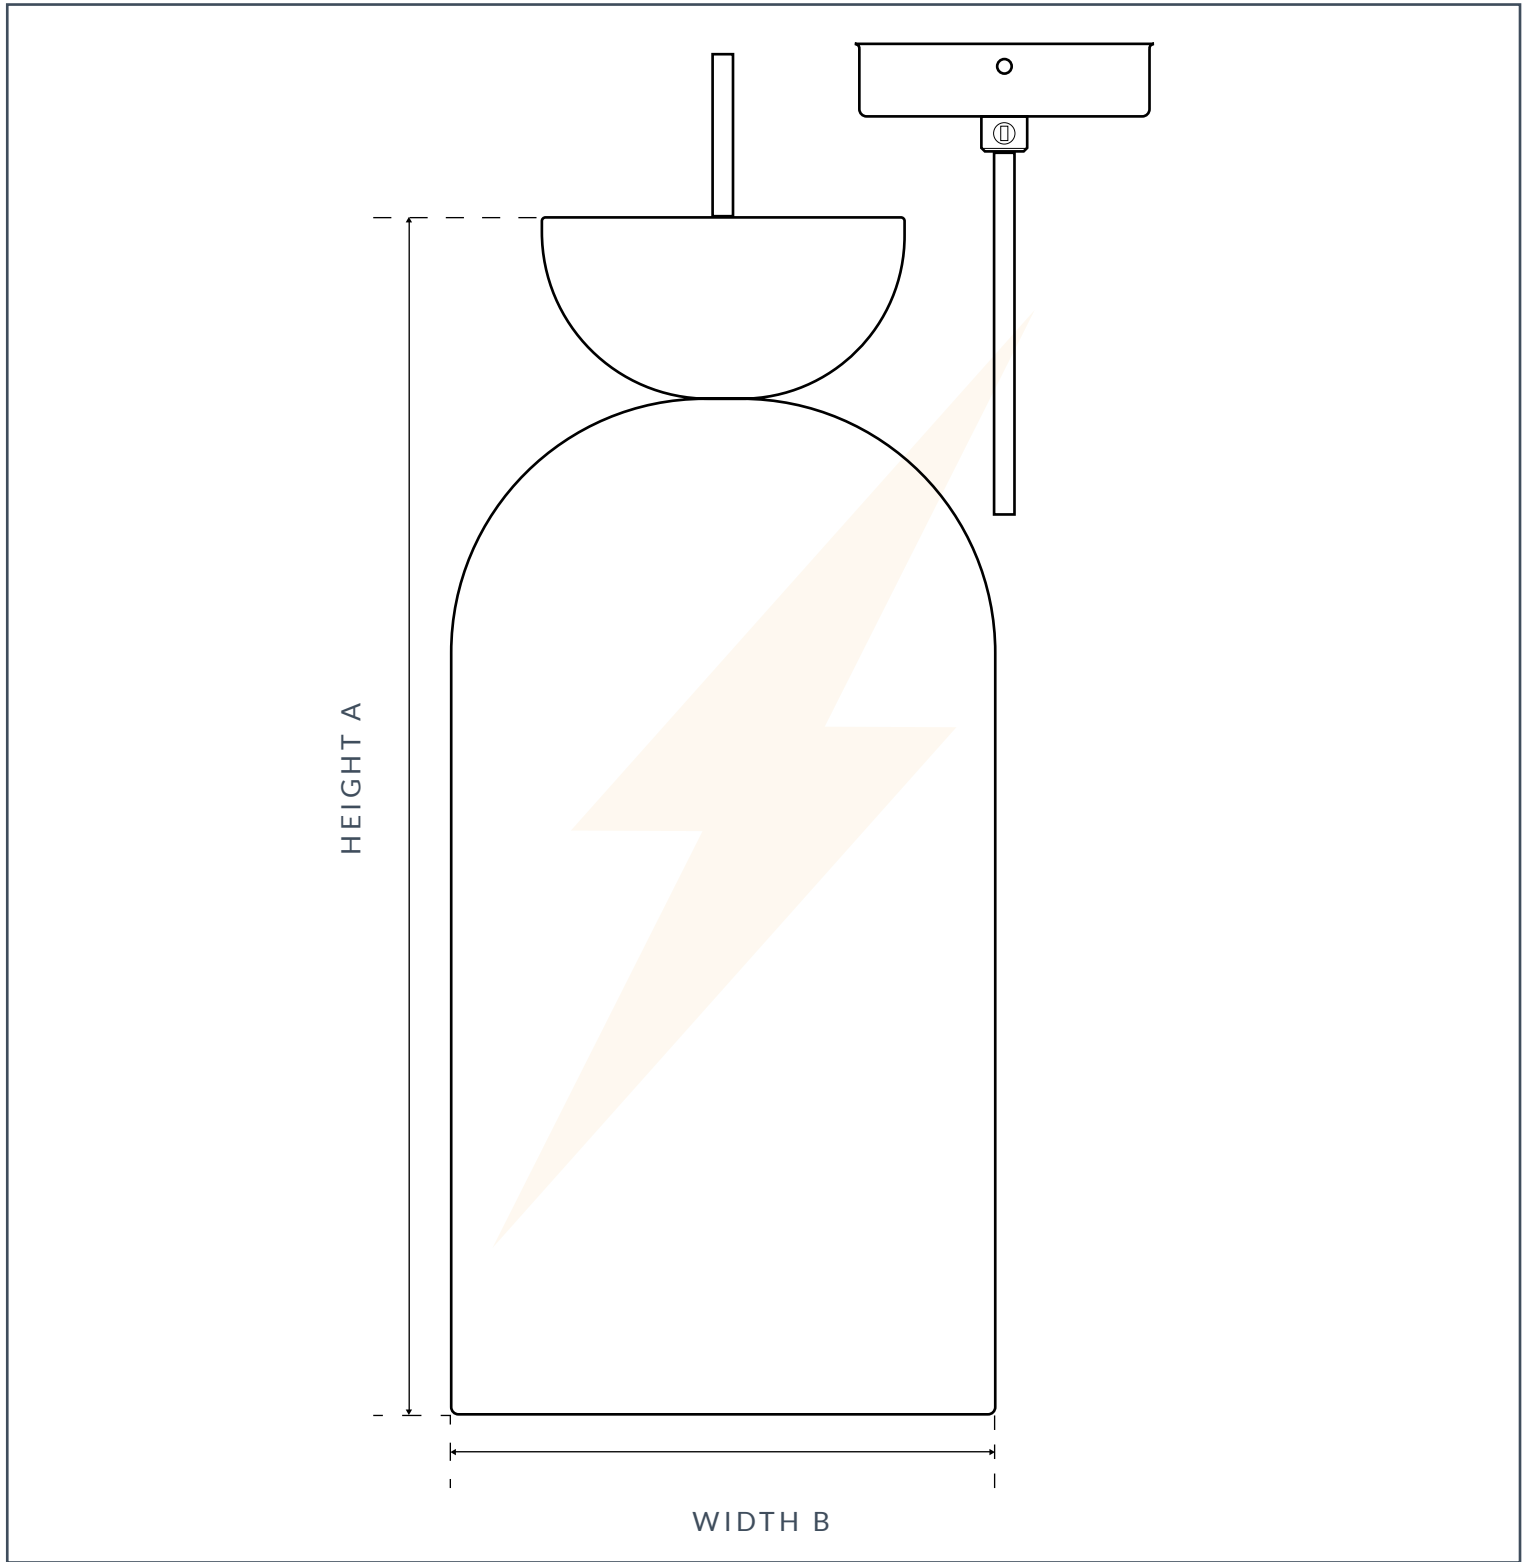

KINVARA LONG PENDENT LIGHT

SPECIFICATION

MAX WATTAGE	IP RATING	VOLTAGE	CLASS	BATHROOM	LOCATION
12W	IP20	240V	CE CLASS1	ZONE3	INTERIOR
HEIGHT A	WIDTH B	DEPTH C	DIMMABLE	LAMPHOLDER	CEILING ROSE
330MM	150MM	N/A	YES	E27/26	85MM