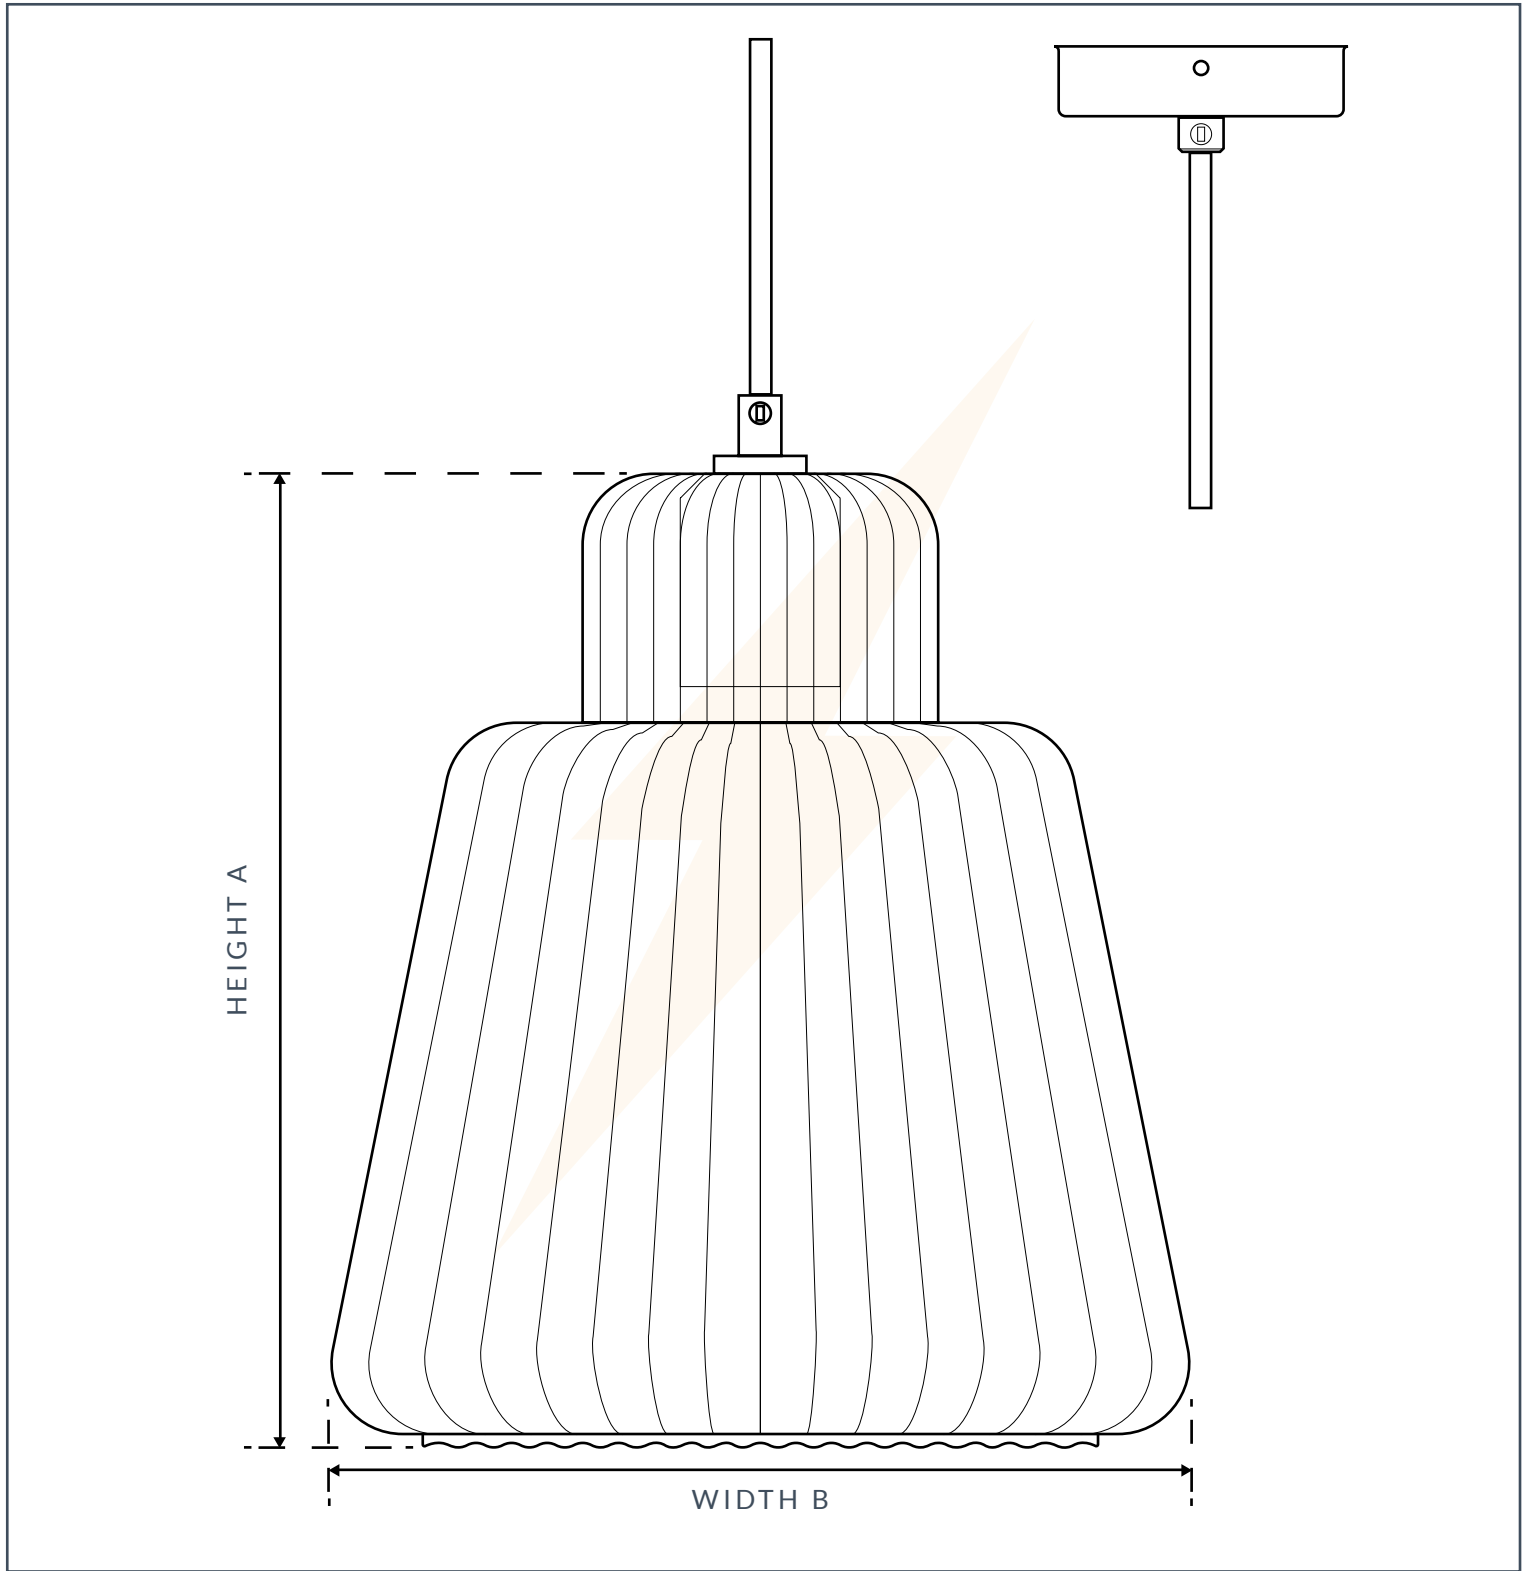

KEALY PENDANT LIGHT

SPECIFICATION

MAX WATTAGE	IP RATING	VOLTAGE	CLASS	BATHROOM	LOCATION
12W	IP20	240V	CE CLASS1	ZONE3	INTERIOR
HEIGHT A	WIDTH B	DEPTH C	DIMMABLE	LAMPHOLDER	CEILING ROSE
270MM	250MM	N/A	YES	E27/26	85MM