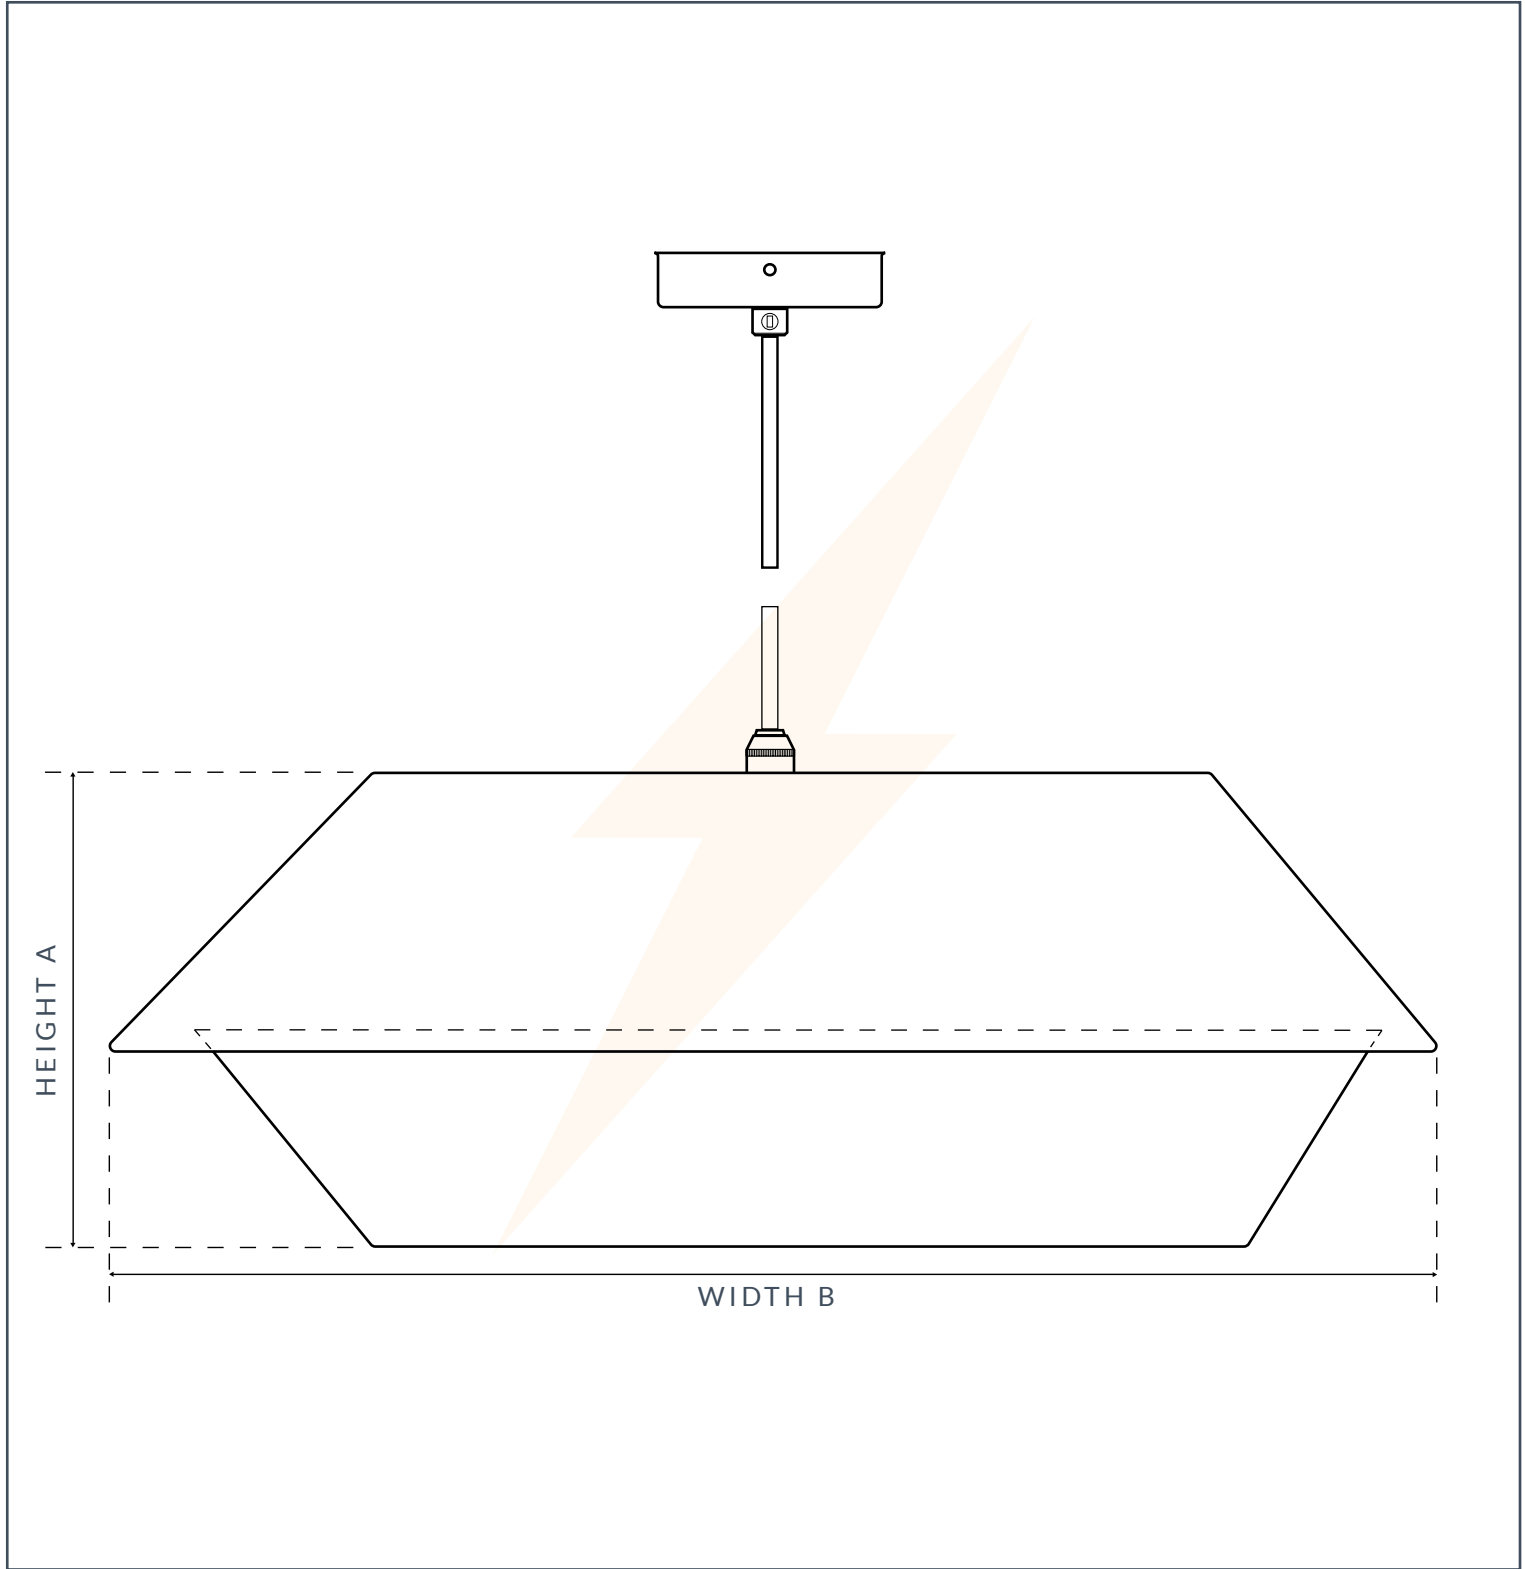

JOYCE PENDANT LIGHT

SPECIFICATION

MAX WATTAGE	IP RATING	VOLTAGE	CLASS	BATHROOM	LOCATION
12W	IP20	240V	CE CLASS1	ZONE3	INTERIOR
HEIGHT A	WIDTH B	DEPTH C	DIMMABLE	LAMPHOLDER	CEILING ROSE
175MM	480MM	N/A	YES	E27/26	85MM