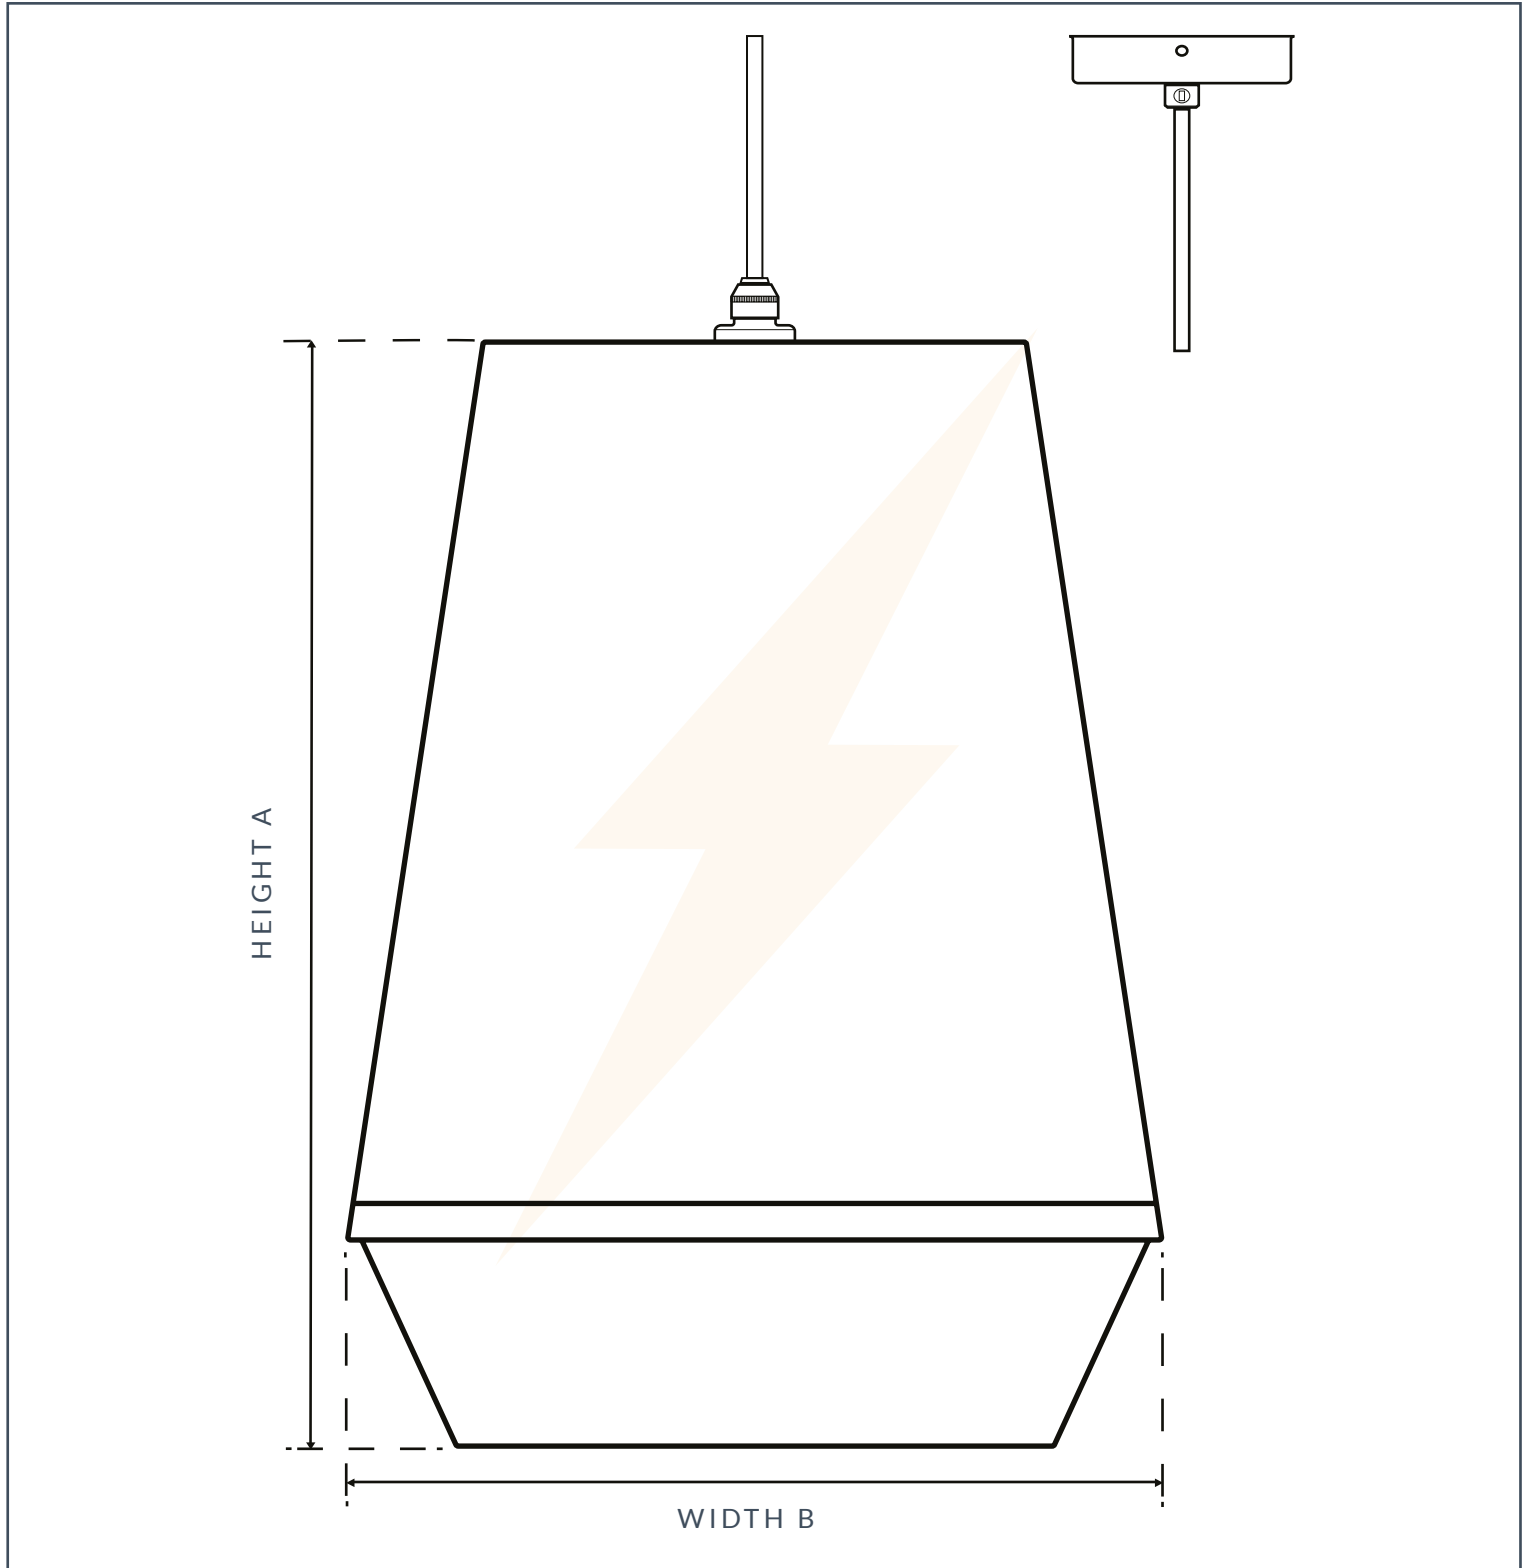

EMELDA PENDANT LIGHT

SPECIFICATION

MAX WATTAGE	IP RATING	VOLTAGE	CLASS	BATHROOM	LOCATION
12W	IP20	240V	CE CLASS1	ZONE3	INTERIOR
HEIGHT A	WIDTH B	DEPTH C	DIMMABLE	LAMPHOLDER	CEILING ROSE
450MM	300MM	N/A	YES	E27/26	85MM