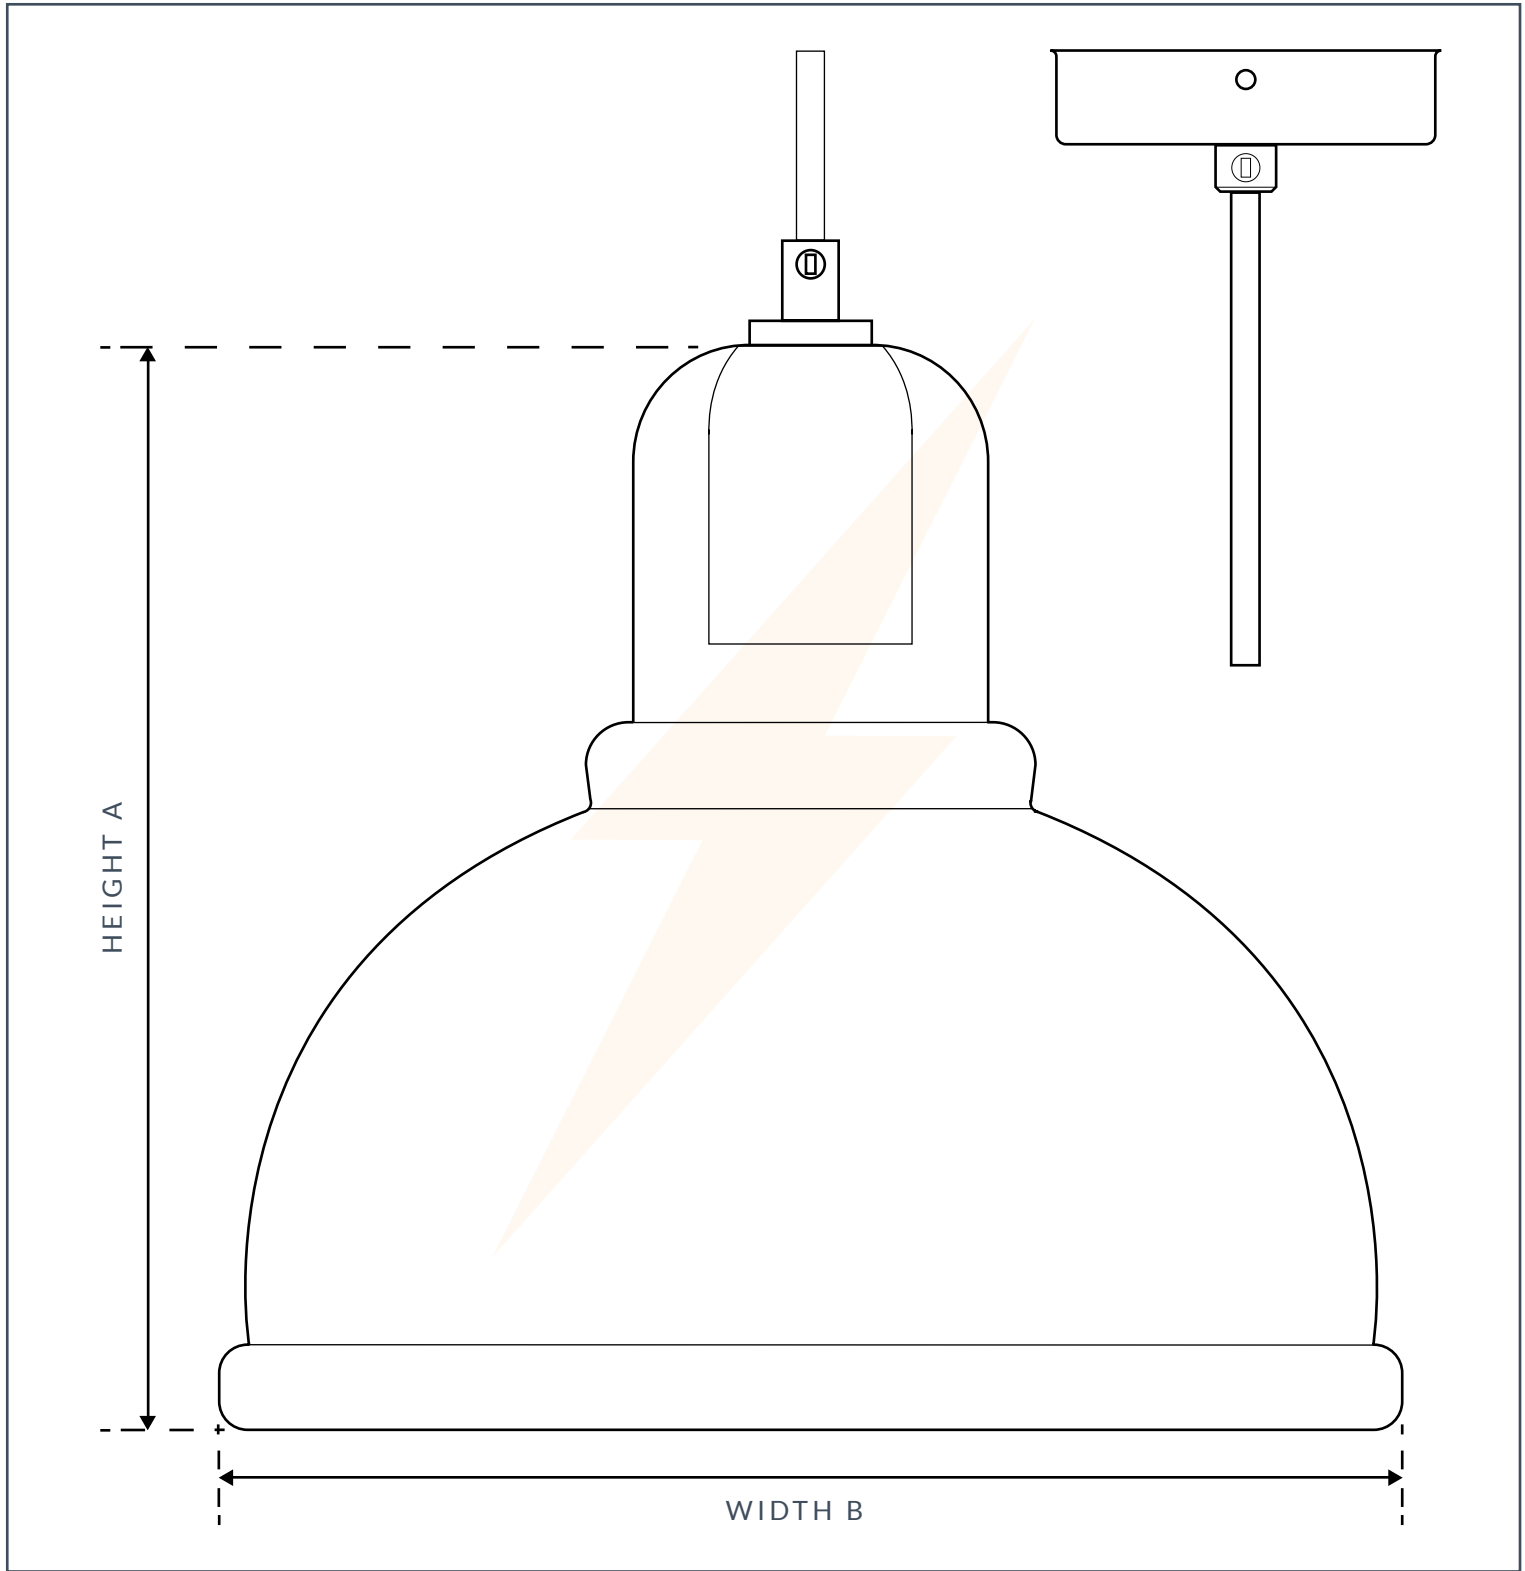

ELLIS PENDANT LIGHT

SPECIFICATION

MAX WATTAGE	IP RATING	VOLTAGE	CLASS	BATHROOM	LOCATION
12W	IP20	240V	CE CLASS1	ZONE3	INTERIOR
HEIGHT A	WIDTH B	DEPTH C	DIMMABLE	LAMPHOLDER	CEILING ROSE
230MM	250MM	N/A	YES	E27/26	85MM