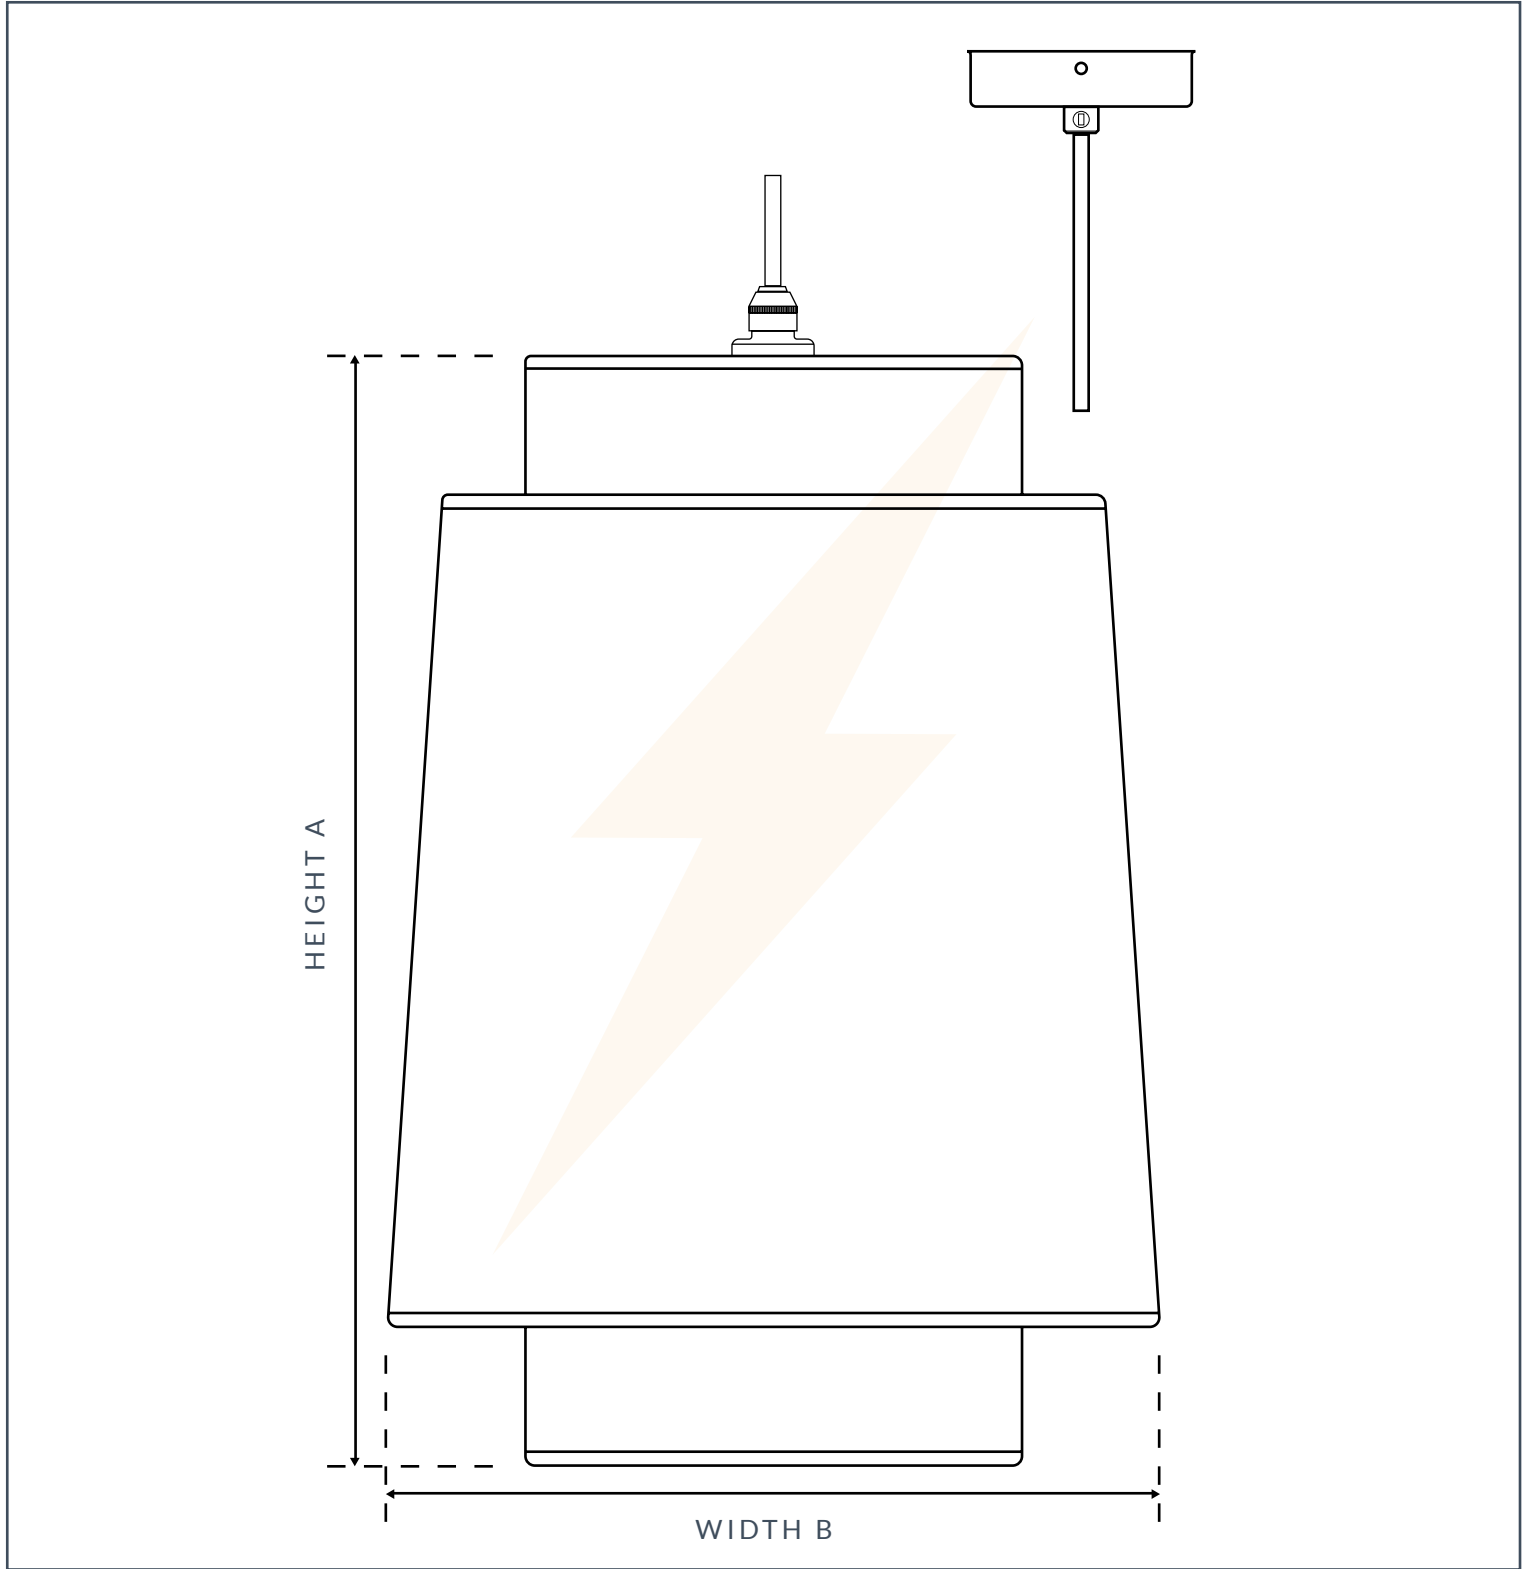

CIARA PENDANT LIGHT

SPECIFICATION

MAX WATTAGE	IP RATING	VOLTAGE	CLASS	BATHROOM	LOCATION
12W	IP20	240V	CE CLASS1	ZONE3	INTERIOR
HEIGHT A	WIDTH B	DEPTH C	DIMMABLE	LAMPHOLDER	CEILING ROSE
400MM	280MM	N/A	YES	E27/26	85MM