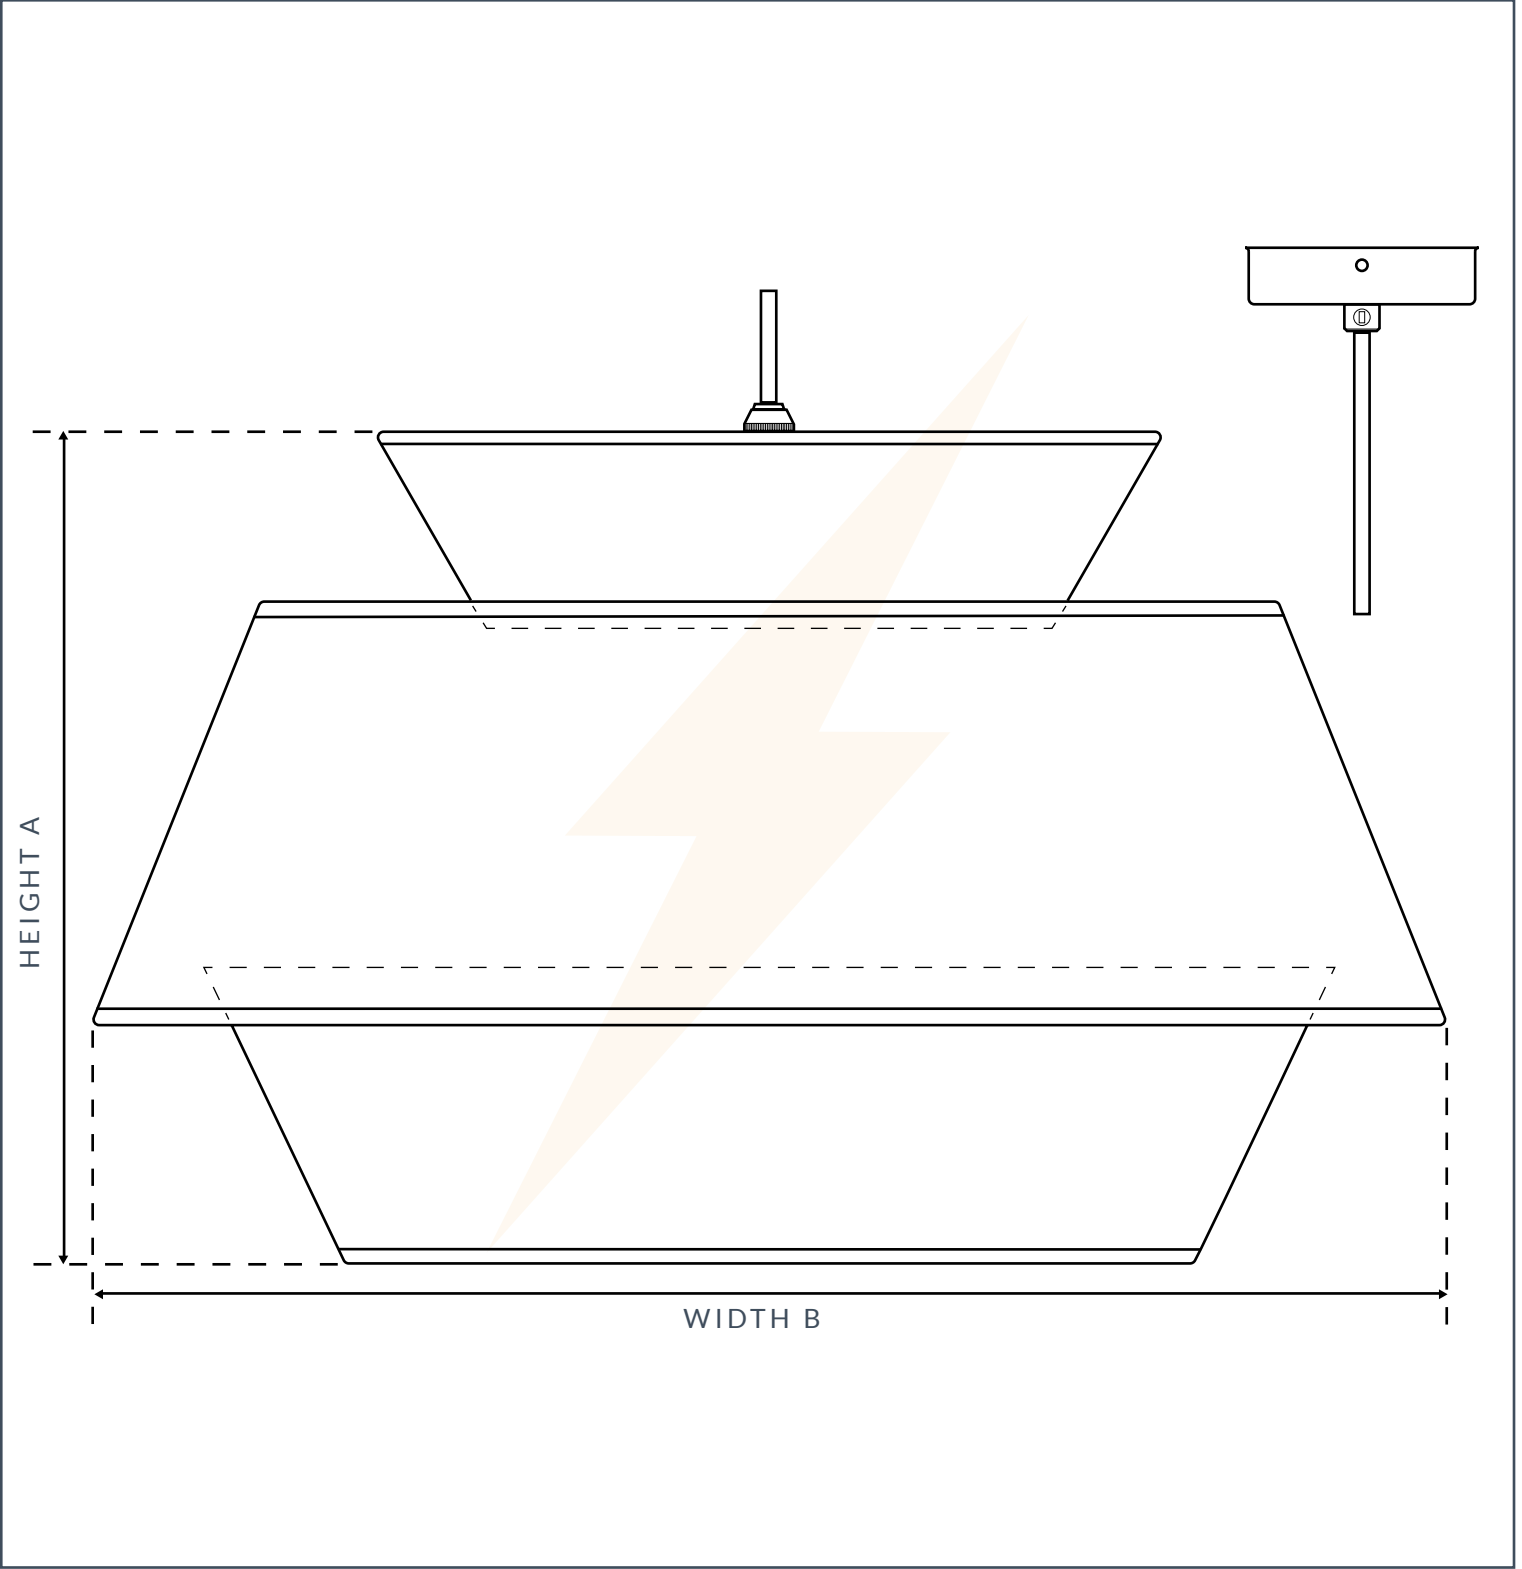

## ASHFORD PENDANT LIGHT

### SPECIFICATION

MAX WATTAGE	IP RATING	VOLTAGE	CLASS	BATHROOM	LOCATION
12W	IP20	240V	CE CLASS1	ZONE3	INTERIOR
HEIGHT A	WIDTH B	DEPTH C	DIMMABLE	LAMPHOLDER	CEILING ROSE
290MM	480MM	N/A	YES	E27/26	85MM